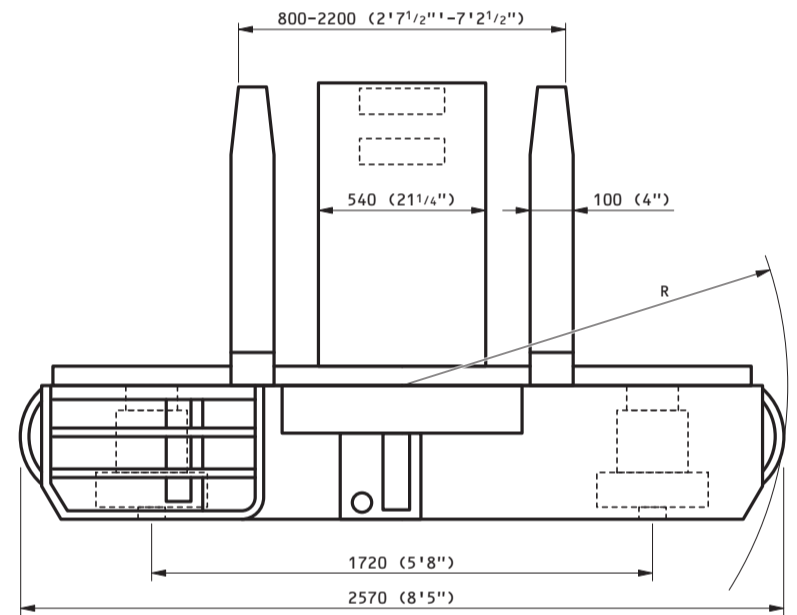

Hunslet 4-Way Travel Sideloader Lizard 2 Tonne Model

Standard Models			1506	1508	1810	1612
Capacity	Kgs	Q	1600	1750	20500	1810
	Lbs		3500	3850	4500	4000
Fork & Platform Length	mm	A	600	800	1000	1200
	inch		24	31	39	47
Load Centre	mm	A	300	400	500	600
	inch	2	12	15 1/2	19 1/2	23 1/2
Fork Reach	mm	F	680	880	1080	1280
	Ft/inch		2-3	2-10 1/2	3-6 1/2	4-2 1/2
Overall Width	mm	B	1230	1430	1630	1830
	Ft/inch		4-0 1/2	4-8	5-4	6-0
Aisle Width (lengthways travel)	mm	D	1400	1600	1800	2000
	Ft/inch		4-7	5-3	5-11	6-7
Aisle Width (sideways travel)	mm	E	2770	2770	2770	2770
	Ft/inch		9-1	9-1	9-1	9-1
Intersecting Aisle Width	mm	C	1750	1890	2030	2170
	Ft/inch		5-9	6-2 1/2	6-8	7-1 1/2
Turning Radius	mm	R	1350	1350	1350	1350
	Ft/inch		4-5	4-5	4-5	4-5

Mast Options						
Lift Height - LH	Kgs	3100	3500	4000	4500	5000
	Ft/inch	10-2	11-6	13-1 1/2	14-9	16-5
Mast Height Raised - MR	mm	4010	4410	4910	5410	5910
	Ft/inch	13-2	14-8 1/2	16-1	17-9	19-5
Mast Height Lowered	mm	2210	2410	2660	2910	3160
	Ft/inch	8-4	7-11	8-8 1/2	9-6 1/2	10-4 1/2
Free Lift	mm	1016	1186	1036	1036	1036
	Ft/inch	3-4	3-10 1/2	3-4 1/2	3-4 1/2	3-4 1/2