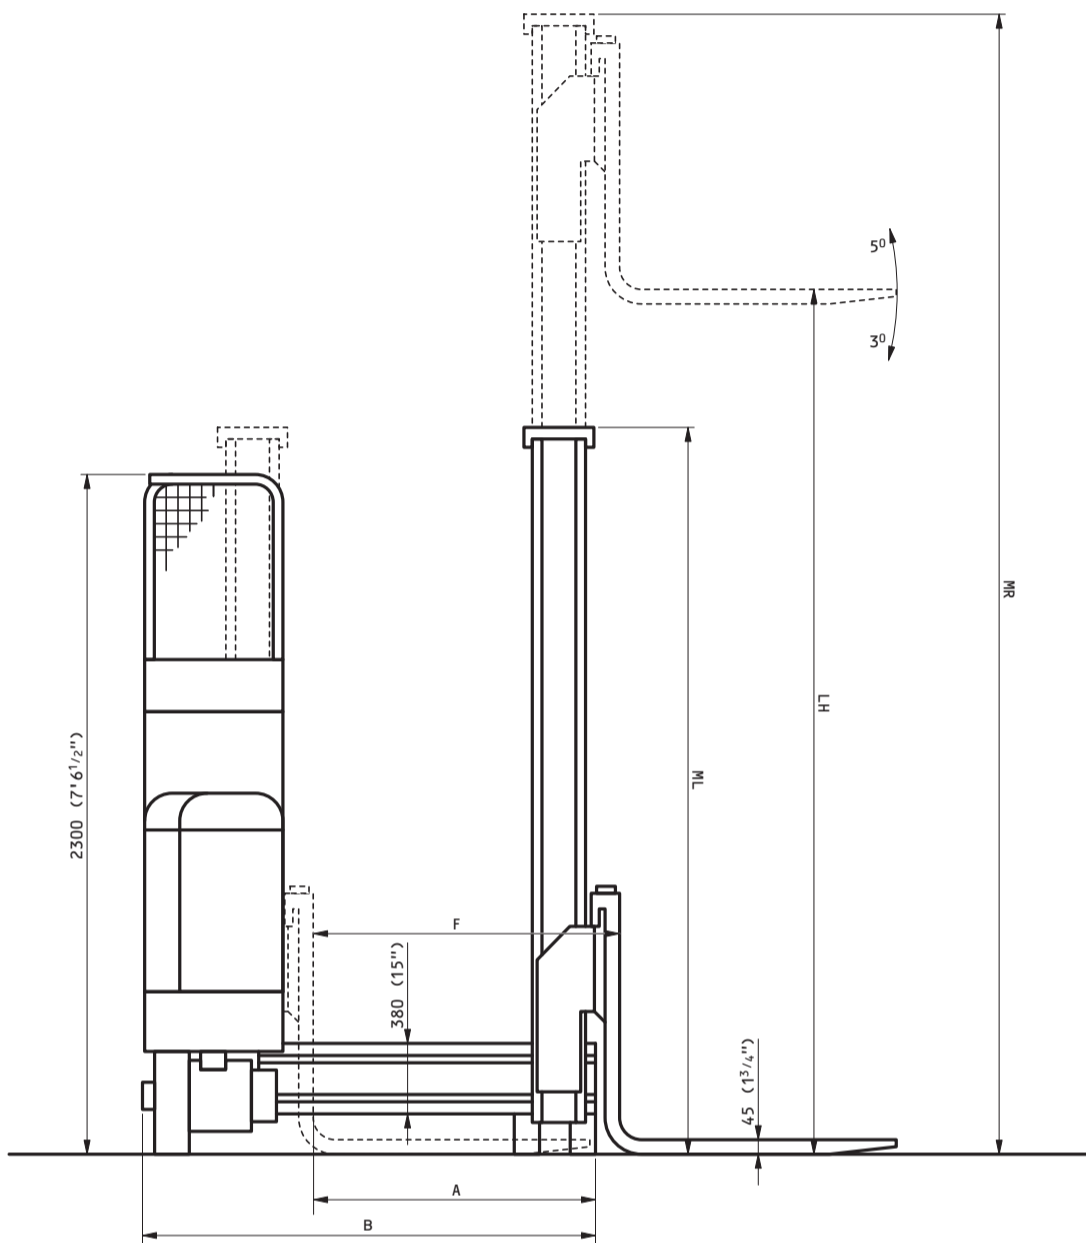

Hunslet 4-Way Travel Sideloader Lizard 2 Tonne Model

Standard Models			1506	1508	1810	1612
Capacity	Kgs	Q	1600	1750	20500	1810
	Lbs		3500	3850	4500	4000
Fork & Platform Length	mm	A	600	800	1000	1200
	inch		24	31	39	47
Load Centre	mm	A	300	400	500	600
	inch	2	12	15 1/2	19 1/2	23 1/2
Fork Reach	mm	F	680	880	1080	1280
	Ft/inch		2-3	2-10 1/2	3-6 1/2	4-2 1/2
Overall Width	mm	B	1230	1430	1630	1830
	Ft/inch		4-0 1/2	4-8	5-4	6-0
Aisle Width (lengthways travel)	mm	D	1400	1600	1800	2000
	Ft/inch		4-7	5-3	5-11	6-7
Aisle Width (sideways travel)	mm	E	2770	2770	2770	2770
	Ft/inch		9-1	9-1	9-1	9-1
Intersecting Aisle Width	mm	C	1750	1890	2030	2170
	Ft/inch		5-9	6-2 1/2	6-8	7-1 1/2
Turning Radius	mm	R	1350	1350	1350	1350
	Ft/inch		4-5	4-5	4-5	4-5

Mast Options						
Lift Height - LH	Kgs	3100	3500	4000	4500	5000
	Ft/inch	10-2	11-6	13-1 1/2	14-9	16-5
Mast Height Raised - MR	mm	4010	4410	4910	5410	5910
	Ft/inch	13-2	14-8 1/2	16-1	17-9	19-5
Mast Height Lowered	mm	2210	2410	2660	2910	3160
	Ft/inch	8-4	7-11	8-8 1/2	9-6 1/2	10-4 1/2
Free Lift	mm	1016	1186	1036	1036	1036
	Ft/inch	3-4	3-10 1/2	3-4 1/2	3-4 1/2	3-4 1/2