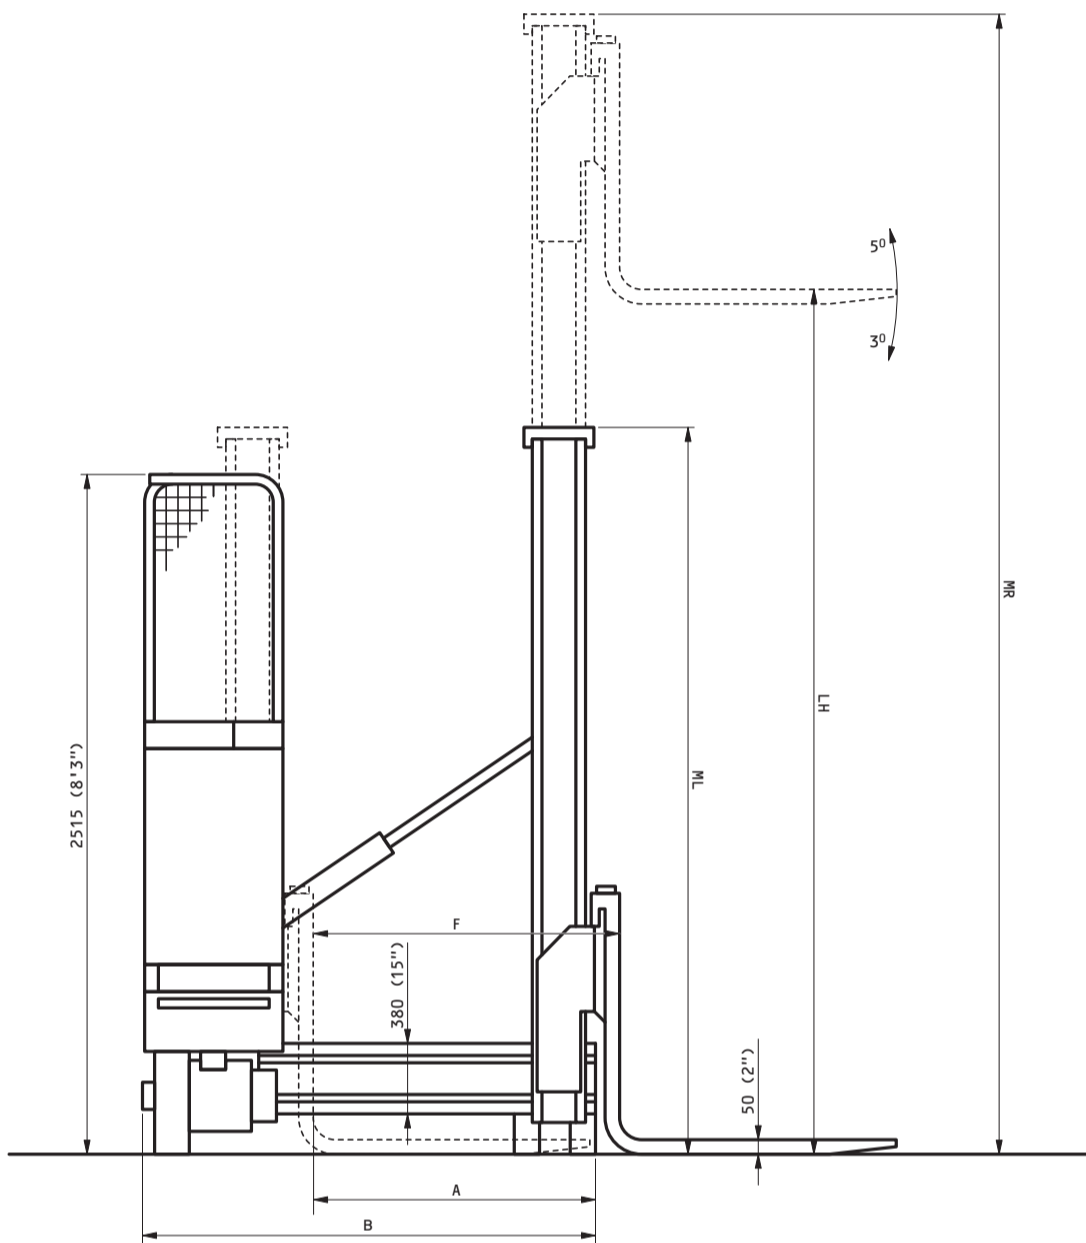

Hunslet 4-Way Travel Sideloader Lizard 3 Tonne Model

Standard Models			3106	3108	3110	3112	3114	3116
Capacity	Kgs Lbs	Q	3000 6600	3000 6600	3000 6600	3000 6600	3000 6600	3000 6600
Fork & Platform Length	mm inch	A	600 24	800 31	1000 39	1200 47	1400 55	1600 63
Load Centre	mm inch	A 2	300 12	400 15 1/2	500 19 1/2	600 23 1/2	700 27 1/2	800 31 1/2
Fork Reach	mm Ft/inch	F	680 2-3	880 2-10	1080 3-6	1280 4-2	1480 4-10	1680 5-6
Overall Width	mm Ft/inch	B	1215 4-0	1415 4-8	1615 5-4	1815 6-0	2015 6-8	2215 7-4
Aisle Width (lengthways travel)	mm Ft/inch	*	1400 4-7	1600 5-3	1800 5-11	2000 6-7	2200 7-3	2400 7-11
Aisle Width (sideways travel)	mm Ft/inch		3015 9-10	3015 9-10	3015 9-10	3015 9-10	3015 9-10	3015 9-10
Intersecting Aisle Width	mm Ft/inch		1780 5-10	1920 6-4	2060 6-9	2200 7-3	2340 7-8	2480 8-2
Turning Radius	mm Ft/inch		1507 4-8	1507 4-8	1507 4-8	1507 4-8	1507 4-8	1507 4-8

Mast Options			#		#†	¥	¥
Lift Height - LH	mm Ft/inch	3500 11-6	4000 13-1	4500 14-9	5000 16-5	5500 18-0	6500 21-4
Mast Height Raised - MR	mm Ft/inch	4360 14-4	4860 16-0	5360 17-7	5860 19-3	6360 20-10	7360 24-2
Mast Height Lowered	mm Ft/inch	2540 8-4	2790 9-2	3040 10-00	3290 10-10	3540 11-8	3040 10-00
Free Lift	mm Ft/inch	380 15	380 15	380 15	380 15	380 15	380 15

* In guide aisle systems. This width is reduced by 50mm (2")

¥ Triplex only

† Triplex (ML=2540) Also available

Non-standard sizes