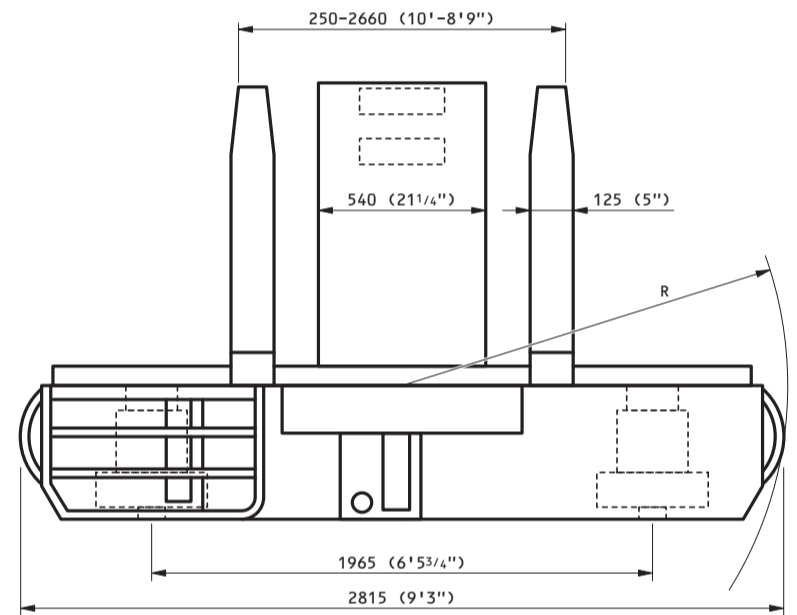

Hunslet 4-Way Travel Sideloader Lizard 3 Tonne Model

Standard Models			3106	3108	3110	3112	3114	3116
Capacity	Kgs Lbs	Q	3000 6600	3000 6600	3000 6600	3000 6600	3000 6600	3000 6600
Fork & Platform Length	mm inch	A	600 24	800 31	1000 39	1200 47	1400 55	1600 63
Load Centre	mm inch	A 2	300 12	400 15 1/2	500 19 1/2	600 23 1/2	700 27 1/2	800 31 1/2
Fork Reach	mm Ft/inch	F	680 2-3	880 2-10	1080 3-6	1280 4-2	1480 4-10	1680 5-6
Overall Width	mm Ft/inch	B	1215 4-0	1415 4-8	1615 5-4	1815 6-0	2015 6-8	2215 7-4
Aisle Width (lengthways travel)	mm Ft/inch	*	1400 4-7	1600 5-3	1800 5-11	2000 6-7	2200 7-3	2400 7-11
Aisle Width (sideways travel)	mm Ft/inch		3015 9-10	3015 9-10	3015 9-10	3015 9-10	3015 9-10	3015 9-10
Intersecting Aisle Width	mm Ft/inch		1780 5-10	1920 6-4	2060 6-9	2200 7-3	2340 7-8	2480 8-2
Turning Radius	mm Ft/inch		1507 4-8	1507 4-8	1507 4-8	1507 4-8	1507 4-8	1507 4-8

Mast Options			#		#†	¥	¥
Lift Height - LH	mm Ft/inch	3500 11-6	4000 13-1	4500 14-9	5000 16-5	5500 18-0	6500 21-4
Mast Height Raised - MR	mm Ft/inch	4360 14-4	4860 16-0	5360 17-7	5860 19-3	6360 20-10	7360 24-2
Mast Height Lowered	mm Ft/inch	2540 8-4	2790 9-2	3040 10-00	3290 10-10	3540 11-8	3040 10-00
Free Lift	mm Ft/inch	380 15	380 15	380 15	380 15	380 15	380 15

* In guide aisle systems. This width is reduced by 50mm (2")

¥ Triplex only

† Triplex (ML=2540) Also available

Non-standard sizes